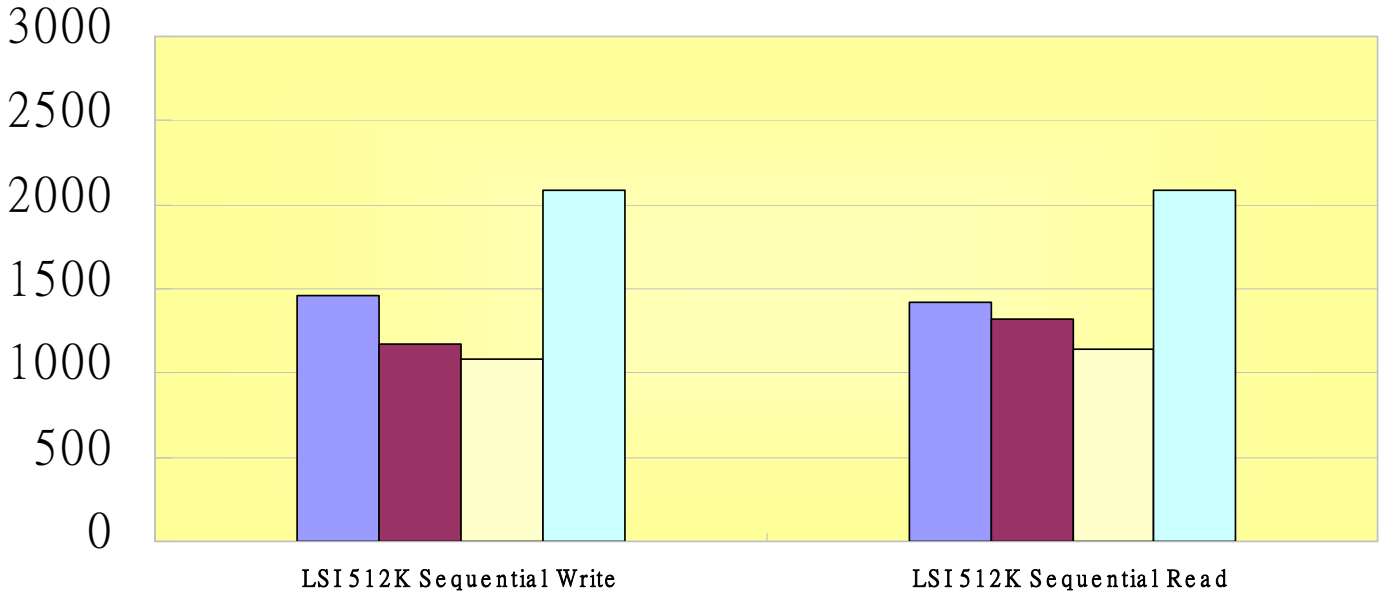

ARC8040-LSI9200-8I Performance

ARC8040-LSI9200-8I 6G SAS

IOMeter 2006.07.27 *Streaming Write, Streaming Read*

Benchmark Pattern, MBs transfer per second at 16 queue depth

	LSI 512K Sequential Write	LSI 512K Sequential Read
R0	1461.45	1422.67
R5	1167.51	1323.57
R6	1087.43	1141.39
Cache-in	2087.35	2089.47

Setup Information

Test Setup

Test Environment			
Platform	SuperMicro X8DTL-i		
Processor(s)	XEON W5590@3.33GHz X1		
RAM	2GB (DDR3-1333GHz.) x 3		
BIOS	Ver. 1.1b		
BIOS Build Date	03/19/2010		
Test Hard Driver x16	Seagate,ST3300657SS 15K,300GB SAS2 x8		
I/O Performance	IOMeter 2006.07.27 Streaming Write Streaming Read		
OS	Microsoft Server 2008 Enterprise Service Pack 2		
Areca Subsystem Information			
Model	ARC8040	Test Date	2010.6.3
F/W	v1.48 2010.5.27	BOOT	v1.48 2010.5.27
SAS Firmware	5.0.13.0		
LSI HBA Card Information			
Model	LSI9200-8I	BIOS	7.05.01.00(2010.02.09)
Device Driver	2.0.21.2 2010.4.16		